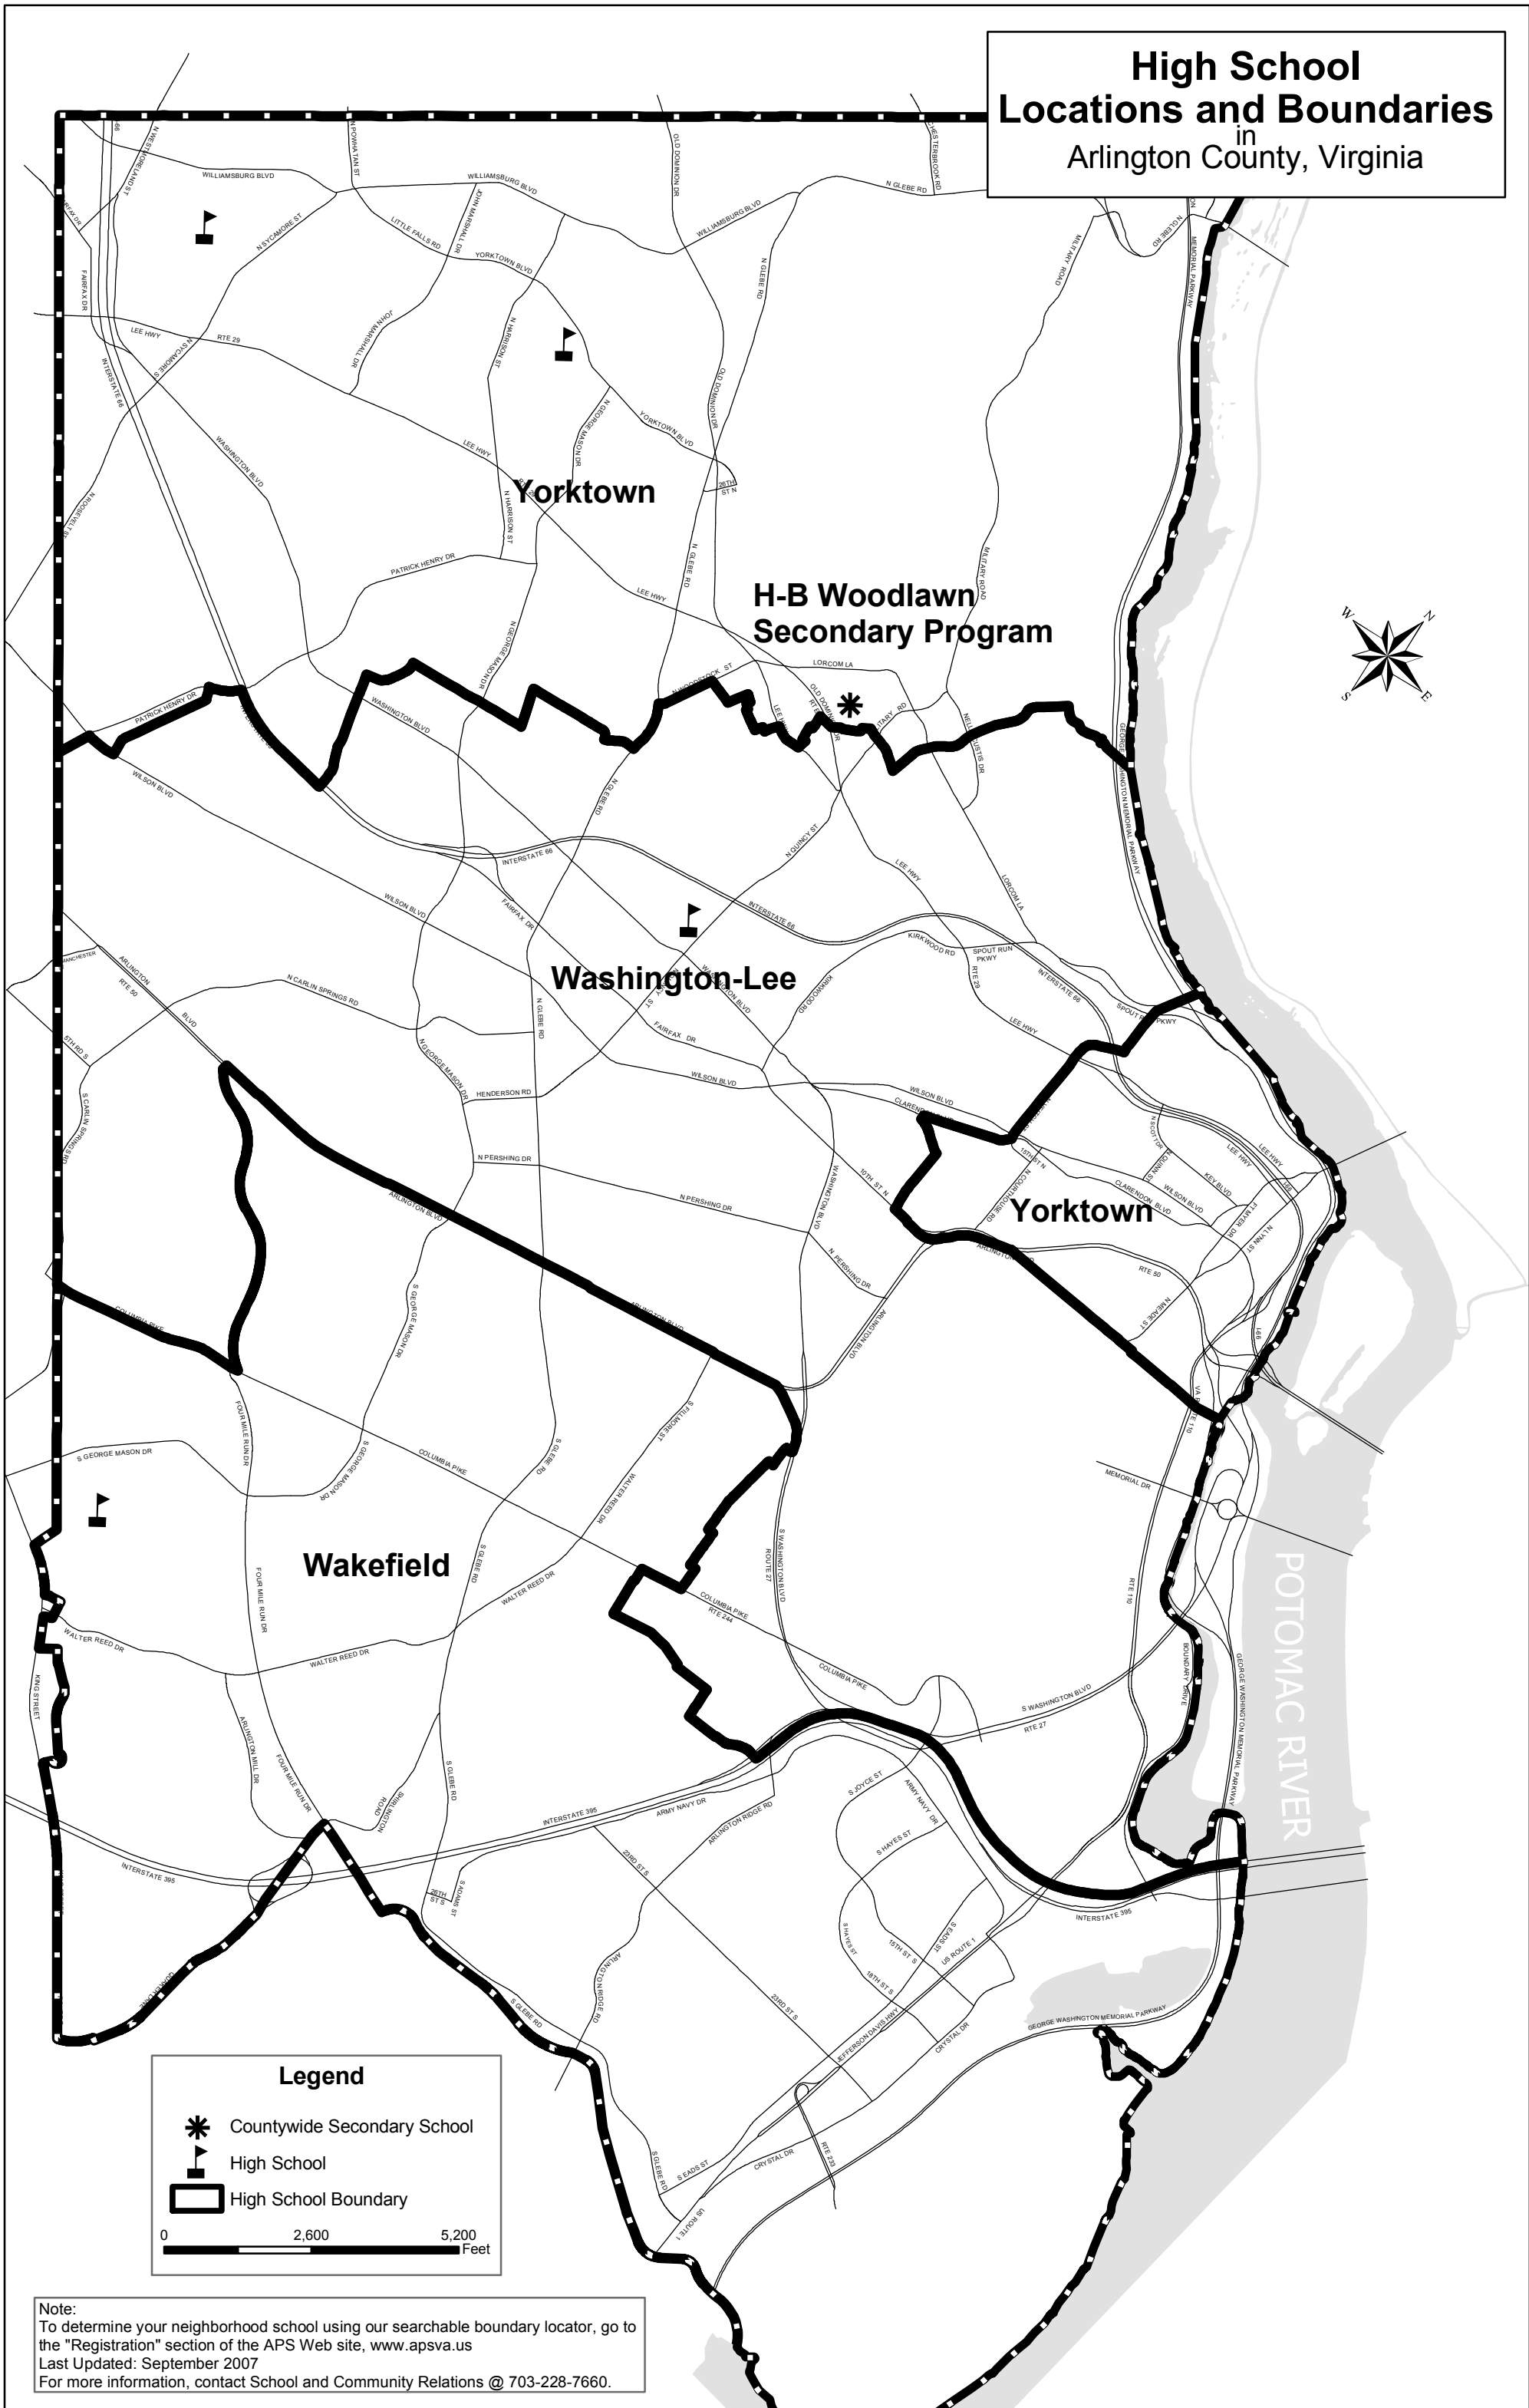

High School Locations and Boundaries in Arlington County, Virginia

Legend

- Countywide Secondary School
- High School
- High School Boundary

0 2,600 5,200 Feet

Note:
 To determine your neighborhood school using our searchable boundary locator, go to the "Registration" section of the APS Web site, www.apsva.us
 Last Updated: September 2007
 For more information, contact School and Community Relations @ 703-228-7660.